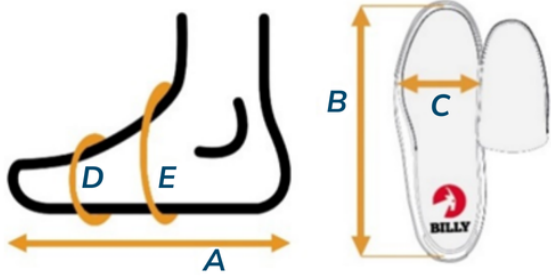

## Sizing chart for MEDIUM WIDTH (M-width)

A	Actual foot or brace length
B	Actual shoe footbed length inside the shoe.
C	Actual shoe footbed width at ball of foot
D	Circumference inside shoe at ball of foot*
E	Circumference inside shoe near ankle*

\* By removing the inserts inside the shoes, the circumferences will increase 1.0 cm - 4.0 cm depending on the shoe size selected.

\*\* The measurements shown here were taken with the laces loosely tied. The laces provide adjustability at the "E" location. Tighten laces to achieve desired fit.