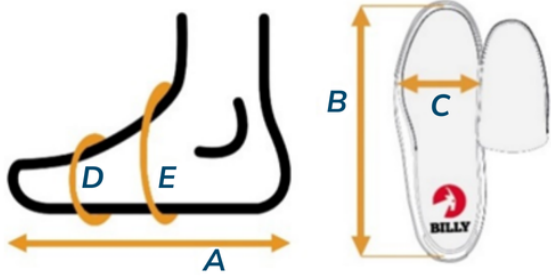

Kids' Limitless

Sizing chart for EXTRA-WIDE WIDTH (XW-width)

A	Actual foot or brace length
B	Actual shoe footbed length inside the shoe.
C	Actual shoe footbed width at ball of foot
D	Circumference inside shoe at ball of foot*
E	Circumference inside shoe near ankle*

* By removing the inserts inside the shoes, the circumferences will increase 1.0 cm - 4.0 cm depending on the shoe size selected.

** The measurements shown here were taken with the laces loosely tied. The laces provide adjustability at the "E" location. Tighten laces to achieve desired fit.

Kids' Sizes			Measurements for Kids' Extra-Wide Width				
US/CA/AU	EU	UK	A	B	C	D	E**
11	28	10	17.8 cm	18.7 cm	8.9 cm	22.9 cm	26.7 cm
12	30	11	18.7 cm	19.7 cm	9.1 cm	23.5 cm	27.3 cm
13	31	12	19.7 cm	20.6 cm	9.2 cm	24.1 cm	27.9 cm
1	32	13	20.6 cm	21.6 cm	9.4 cm	24.8 cm	28.6 cm
2	33	1	21.3 cm	22.2 cm	9.5 cm	25.4 cm	29.2 cm
3	34	2	22.2 cm	23.2 cm	9.8 cm	26.0 cm	29.8 cm
4	36	3	23.2 cm	24.1 cm	10.2 cm	26.7 cm	30.5 cm
5	37	4	23.8 cm	24.8 cm	10.3 cm	27.3 cm	31.1 cm
6	38	5	24.8 cm	25.7 cm	10.5 cm	27.9 cm	31.8 cm
7	39	6	25.7 cm	26.7 cm	10.8 cm	28.6 cm	32.4 cm