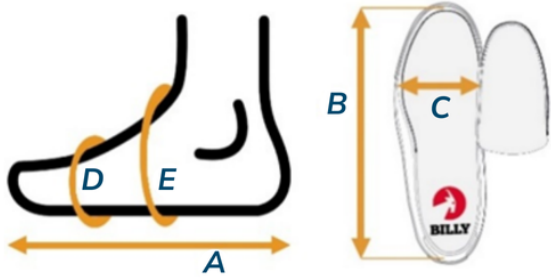

* By removing the inserts inside the shoes, the circumferences will increase 1.0 cm - 4.0 cm depending on the shoe size selected.

** The measurements shown here were taken with the laces loosely tied. The laces provide adjustability at the "E" location. Tighten laces to achieve desired fit.

BILLY Limitless silhouette:

- The BILLY Limitless comes in Men's, Women's, and Kids' sizing.
- Comes in medium, wide and extra wide widths.
- Features the BILLY Full Wrap Zipper configuration for easy on and off.
- Removable cushioned insole for added comfort and support.
- Premium orthotic contoured insoles with two additional spacer insoles- 1/8" (red) and 1/16" (black) for extra depth adjustability.
- Durable one-piece outsole with flat, lift-friendly bottom for stability.
- Neutral, athletic-inspired design for everyday wear.

Revision	Website	Gender	Silhouette	MEDIUM
01	billyfootwear.com	Men's	Limitless	

Men's Limitless

Sizing chart for Men's WIDE WIDTH (3E-width)

A	Actual foot or brace length
B	Actual shoe footbed length inside the shoe.
C	Actual shoe footbed width at ball of foot
D	Circumference inside shoe at ball of foot*
E	Circumference inside shoe near ankle*