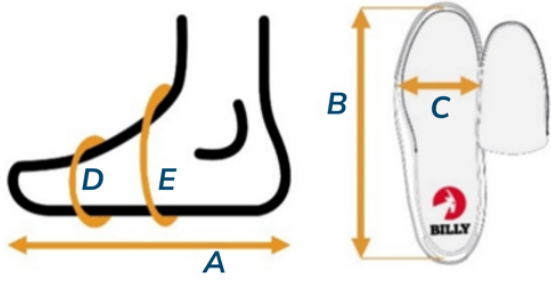

* By removing the inserts inside the shoes, the circumferences will increase 1.0 cm - 4.0 cm depending on the shoe size selected.

** The measurements shown here were taken with the laces loosely tied. The laces provide adjustability at the "E" location. Tighten laces to achieve desired fit.

BILLY Limitless silhouette:

- The BILLY Limitless comes in Men's, Women's, and Kids' sizing.
- Comes in medium, wide and extra wide widths.
- Features the BILLY Full Wrap Zipper configuration for easy on and off.
- Removable cushioned insole for added comfort and support.
- Premium orthotic contoured insoles with two additional spacer insoles- 1/8" (red) and 1/16" (black) for extra depth adjustability.
- Durable one-piece outsole with flat, lift-friendly bottom for stability.
- Neutral, athletic-inspired design for everyday wear.

Revision	Website	Gender	Silhouette
01	billyfootwear.com	Men's	Limitless

WIDE

Men's Limitless

Sizing chart for Men's EXTRA-WIDE width (6E-width)	
A	Actual foot or brace length
B	Actual shoe footbed length inside the shoe.
C	Actual shoe footbed width at ball of foot
D	Circumference inside shoe at ball of foot*
E	Circumference inside shoe near ankle*