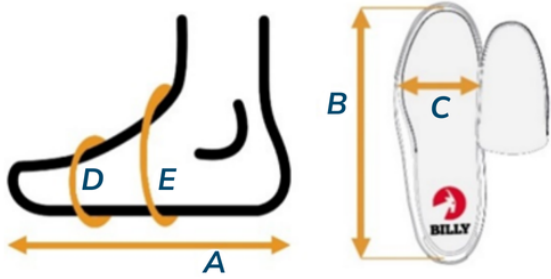

Men's Limitless

Sizing chart for Men's MEDIUM WIDTH (D-width)	
A	Actual foot or brace length
B	Actual shoe footbed length inside the shoe.
C	Actual shoe footbed width at ball of foot
D	Circumference inside shoe at ball of foot*
E	Circumference inside shoe near ankle*

* By removing the inserts inside the shoes, the circumferences will increase 1.0 cm - 4.0 cm depending on the shoe size selected.

** The measurements shown here were taken with the laces loosely tied. The laces provide adjustability at the "E" location. Tighten laces to achieve desired fit.

BILLY Limitless silhouette:

- The BILLY Limitless comes in Men's, Women's, and Kids' sizing.
- Comes in medium, wide and extra wide widths.
- Features the BILLY Full Wrap Zipper configuration for easy on and off.
- Removable cushioned insole for added comfort and support.
- Premium orthotic contoured insoles with two additional spacer insoles- 1/8" (red) and 1/16" (black) for extra depth adjustability.
- Durable one-piece outsole with flat, lift-friendly bottom for stability.
- Neutral, athletic-inspired design for everyday wear.