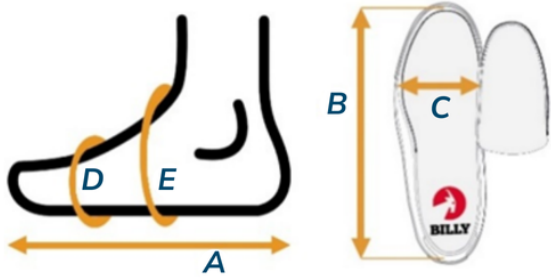

* By removing the inserts inside the shoes, the circumferences will increase 1.0 cm - 4.0 cm depending on the shoe size selected.

** The measurements shown here were taken with the laces loosely tied. The laces provide adjustability at the "E" location. Tighten laces to achieve desired fit.

BILLY Limitless silhouette:

- The BILLY Limitless comes in Men's, Women's, and Kids' sizing.
- Comes in medium, wide and extra wide widths.
- Features the BILLY Full Wrap Zipper configuration for easy on and off.
- Removable cushioned insole for added comfort and support.
- Premium orthotic contoured insoles with two additional spacer insoles- 1/8" (red) and 1/16" (black) for extra depth adjustability.
- Durable one-piece outsole with flat, lift-friendly bottom for stability.
- Neutral, athletic-inspired design for everyday wear.

Revision	Website	Gender	Silhouette
01	billyfootwear.com	Women's	Limitless

MEDIUM

Women's Limitless

Sizing chart for Women's WIDE WIDTH (D-width)	
A	Actual foot or brace length
B	Actual shoe footbed length inside the shoe.
C	Actual shoe footbed width at ball of foot
D	Circumference inside shoe at ball of foot*
E	Circumference inside shoe near ankle*