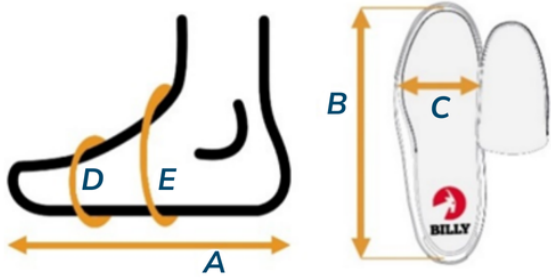

* By removing the inserts inside the shoes, the circumferences will increase 1.0 cm - 4.0 cm depending on the shoe size selected.

** The measurements shown here were taken with the laces loosely tied. The laces provide adjustability at the "E" location. Tighten laces to achieve desired fit.

BILLY Limitless silhouette:

- The BILLY Limitless comes in Men's, Women's, and Kids' sizing.
- Comes in medium, wide and extra wide widths.
- Features the BILLY Full Wrap Zipper configuration for easy on and off.
- Removable cushioned insole for added comfort and support.
- Premium orthotic contoured insoles with two additional spacer insoles- 1/8" (red) and 1/16" (black) for extra depth adjustability.
- Durable one-piece outsole with flat, lift-friendly bottom for stability.
- Neutral, athletic-inspired design for everyday wear.

Revision	Website	Gender	Silhouette
01	billyfootwear.com	Women's	Limitless

WIDE

Women's Limitless

Sizing chart for Women's **EXTRA WIDE WIDTH (3E-width)**

A	Actual foot or brace length
B	Actual shoe footbed length inside the shoe.
C	Actual shoe footbed width at ball of foot
D	Circumference inside shoe at ball of foot*
E	Circumference inside shoe near ankle*