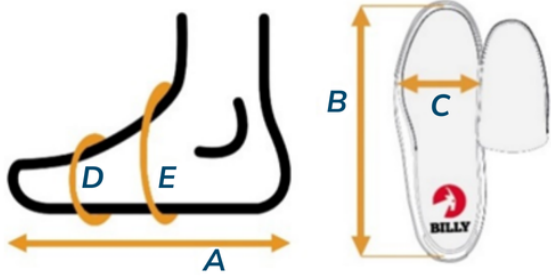

Women's Limitless

Sizing chart for Women's MEDIUM WIDTH (B-width)

A	Actual foot or brace length
B	Actual shoe footbed length inside the shoe.
C	Actual shoe footbed width at ball of foot
D	Circumference inside shoe at ball of foot*
E	Circumference inside shoe near ankle*

* By removing the inserts inside the shoes, the circumferences will increase 1.0 cm - 4.0 cm depending on the shoe size selected.

** The measurements shown here were taken with the laces loosely tied. The laces provide adjustability at the "E" location. Tighten laces to achieve desired fit.

BILLY Limitless silhouette:

- The BILLY Limitless comes in Men's, Women's, and Kids' sizing.
- Comes in medium, wide and extra wide widths.
- Features the BILLY Full Wrap Zipper configuration for easy on and off.
- Removable cushioned insole for added comfort and support.
- Premium orthotic contoured insoles with two additional spacer insoles- 1/8" (red) and 1/16" (black) for extra depth adjustability.
- Durable one-piece outsole with flat, lift-friendly bottom for stability.
- Neutral, athletic-inspired design for everyday wear.