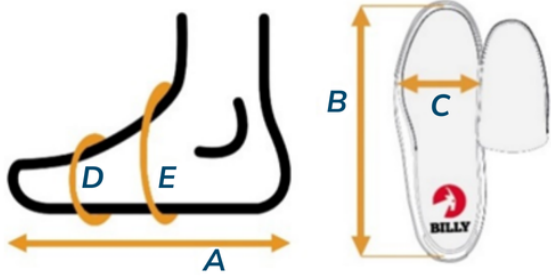

Women's Comfort DZ High

Sizing chart for Women's MEDIUM WIDTH (B-width)

A	Actual foot or brace length
B	Actual shoe footbed length inside the shoe.
C	Actual shoe footbed width at ball of foot
D	Circumference inside shoe at ball of foot*
E	Circumference inside shoe near ankle*

* By removing the inserts inside the shoes, the circumferences will increase 1.3cm - 1.4cm depending on the shoe size selected.

** The measurements shown here were taken with the laces loosely tied. The laces provide adjustability at the "E" location. Tighten laces to achieve desired fit.