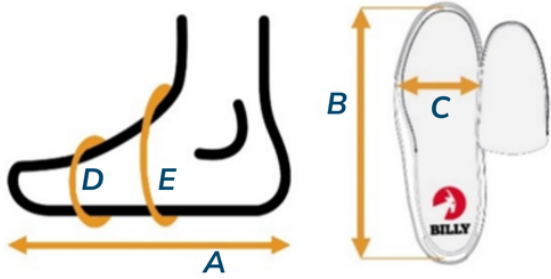

* By removing the inserts inside the shoes, the circumferences will increase 1.3cm - 1.4cm depending on the shoe size selected.

** The measurements shown here were taken with the laces loosely tied. The laces provide adjustability at the "E" location. Tighten laces to achieve desired fit.

BILLY Comfort DZ High silhouette:

- Available in Men's & Women's sizing
- Available in medium, wide and extra wide
- Features the BILLY Double Zip (DZ) configuration with adjustable laces for custom fit
- Premium orthotic contoured insoles
- vegan leather and suede upper

Revision	Website	Gender	Silhouette	WIDE
01	billyfootwear.com	Women's	Comfort DZ High	

Women's Comfort DZ High

Sizing chart for Women's EXTRA WIDE WIDTH (3E-width)

A	Actual foot or brace length
B	Actual shoe footbed length inside the shoe.
C	Actual shoe footbed width at ball of foot
D	Circumference inside shoe at ball of foot*
E	Circumference inside shoe near ankle*