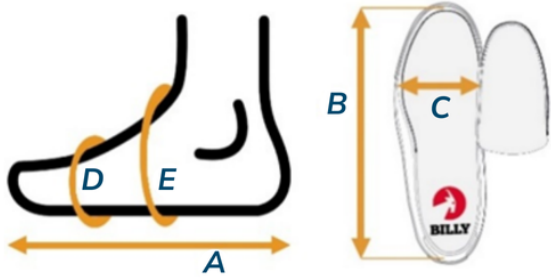

* By removing the inserts inside the shoes, the circumferences will increase 1.3cm - 1.4cm depending on the shoe size selected.

** The measurements shown here were taken with the laces loosely tied. The laces provide adjustability at the "E" location. Tighten laces to achieve desired fit.

BILLY Comfort DZ High silhouette:

- Available in Men's & Women's sizing
- Available in medium, wide and extra wide
- Features the BILLY Double Zip (DZ) configuration with adjustable laces for custom fit
- Premium orthotic contoured insoles
- vegan leather and suede upper

Revision	Website	Gender	Silhouette	MEDIUM
01	billyfootwear.com	Women's	Comfort DZ High	

Women's Comfort DZ High

Sizing chart for Women's WIDE WIDTH (D-width)

A	Actual foot or brace length
B	Actual shoe footbed length inside the shoe.
C	Actual shoe footbed width at ball of foot
D	Circumference inside shoe at ball of foot*
E	Circumference inside shoe near ankle*