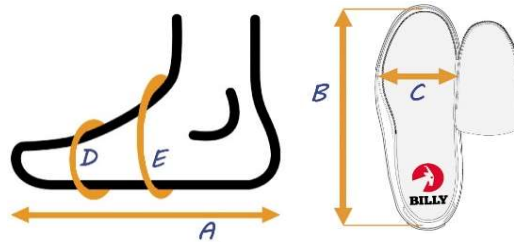

A	Actual foot or brace length
B	Actual shoe footbed length
C	Actual shoe footbed width at ball of foot
D	Circumference inside shoe at ball of foot*
E	Circumference inside shoe near ankle*

BILLY Footwear
Men's Sizing Chart
3E (Men's Wide) Width Shoes

* By removing the inserts inside the shoes, the circumferences will increase 1/2" - 9/16" (1.3cm - 1.4cm) depending on the shoe size selected.

** The measurements shown here were taken with the laces loosely tied. The laces provide adjustability at the "E" location. Tighten laces to achieve desired fit.

	See above for A, B, C, D and E definitions.	Size 7 <i>Men's</i> EU 40 UK 6.5	Size 7.5 <i>Men's</i> EU 40-41 UK 7	Size 8 <i>Men's</i> EU 41 UK 7.5	Size 8.5 <i>Men's</i> EU 41-42 UK 8	Size 9 <i>Men's</i> EU 42 UK 8.5	Size 9.5 <i>Men's</i> EU 42-43 UK 9	Size 10 <i>Men's</i> EU 43 UK 9.5	Size 10.5 <i>Men's</i> EU 43-44 UK 10	Size 11 <i>Men's</i> EU 44 UK 10.5	Size 11.5 <i>Men's</i> EU 44-45 UK 11	Size 12 <i>Men's</i> EU 45 UK 11.5	Size 13 <i>Men's</i> EU 46 UK 12.5	Size 14 <i>Men's</i> EU 47 UK 13.5
A		9-3/4" (24.8 cm)	9-7/8" (25.1 cm)	10-1/8" (25.7 cm)	10-1/4" (26.0 cm)	10-3/8" (26.3 cm)	10-5/8" (27.0 cm)	10-3/4" (27.3 cm)	11" (27.9 cm)	11-1/8" (28.3 cm)	11-3/8" (28.9 cm)	11-1/2" (29.2 cm)	11-3/4" (29.8 cm)	12" (30.5 cm)
B		10-1/8" (25.7 cm)	10-1/4" (26.0 cm)	10-1/2" (26.7 cm)	10-5/8" (27.0 cm)	10-3/4" (27.3 cm)	11" (27.9 cm)	11-1/8" (28.3 cm)	11-3/8" (28.9 cm)	11-1/2" (29.2 cm)	11-3/4" (29.8 cm)	11-7/8" (30.2 cm)	12-1/8" (30.8 cm)	12-3/8" (31.4 cm)
C ("3E" Width)		3-5/8" (9.2 cm)	3-11/16" (9.4 cm)	3-3/4" (9.5 cm)	3-13/16" (9.7 cm)	3-7/8" (9.8 cm)	3-15/16" (10.0 cm)	4" (10.2 cm)	4-1/16" (10.3 cm)	4-1/8" (10.5 cm)	4-3/16" (10.6 cm)	4-1/4" (10.8 cm)	4-3/8" (11.1 cm)	4-1/2" (11.4 cm)
Work, Comfort, Comfort Classic, & CS Low Tops	D	9-1/2" (24.1 cm)	9-5/8" (24.4 cm)	9-3/4" (24.8 cm)	9-7/8" (25.1 cm)	10" (25.4 cm)	10-1/8" (25.7 cm)	10-1/4" (26.0 cm)	10-3/8" (26.3 cm)	10-1/2" (26.7 cm)	10-5/8" (27.0 cm)	10-3/4" (27.3 cm)	11" (27.9 cm)	11-1/4" (28.6 cm)
	E** (Adjustable)	11-1/4" (28.6 cm)	11-3/8" (28.9 cm)	11-1/2" (29.2 cm)	11-5/8" (29.5 cm)	11-3/4" (29.8 cm)	11-7/8" (30.2 cm)	12" (30.5 cm)	12-1/8" (30.8 cm)	12-1/4" (31.1 cm)	12-1/2" (31.8 cm)	12-3/4" (32.4 cm)	13" (33.0 cm)	13-3/8" (34.0 cm)
BILLY CS & Classic Lace High Tops	D	9-1/2" (24.1 cm)	9-5/8" (24.4 cm)	9-3/4" (24.8 cm)	9-7/8" (25.1 cm)	10" (25.4 cm)	10-1/8" (25.7 cm)	10-1/4" (26.0 cm)	10-3/8" (26.3 cm)	10-1/2" (26.7 cm)	10-5/8" (27.0 cm)	10-3/4" (27.3 cm)	11" (27.9 cm)	11-1/4" (28.6 cm)
	E** (Adjustable)	11-3/4" (29.8 cm)	11-7/8" (30.2 cm)	12" (30.5 cm)	12-1/8" (30.8 cm)	12-1/4" (31.1 cm)	12-3/8" (31.4 cm)	12-1/2" (31.8 cm)	12-5/8" (32.1 cm)	12-3/4" (32.4 cm)	12-7/8" (32.7 cm)	13" (33.0 cm)	13-1/4" (33.7 cm)	13-1/2" (34.3 cm)

ALL MEASUREMENTS ARE IN INCHES (CENTIMETERS IN PARENTHESES)