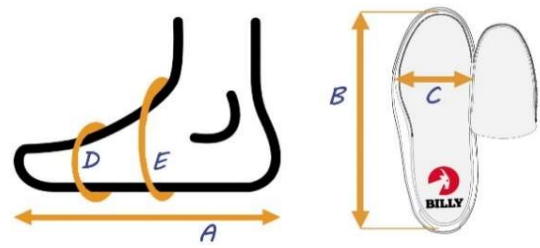

A	Actual foot or brace length
B	Actual shoe footbed length
C	Actual shoe footbed width at ball of foot
D	Circumference inside shoe at ball of foot*
E	Circumference inside shoe near ankle*

BILLY Footwear
D|R Collection Sizing Chart
MDR (Medium) Width, WDR (Wide) Width, XDR (Extra-Wide) Width Shoes

* By removing the inserts inside the shoes, the circumferences will increase 1/4" - 7/16" (0.6 cm - 1.1 cm) depending on the shoe size selected.

** The measurements shown here were taken with the laces loosely tied. The laces provide adjustability at the "E" location. Tighten laces to achieve desired fit.

Equivalent:	Size 6 Women's	Size 7 Women's	Size 8 Women's	Size 9 Women's	Size 10 Women's	Size 11 Women's
	Size 4 Men's	Size 5 Men's	Size 6 Men's	Size 7 Men's	Size 8 Men's	Size 9 Men's

See above for A, B, C, D and E definitions.	Size 5 Toddler EU 20 UK 4	Size 6 Toddler EU 22 UK 5	Size 7 Toddler EU 23 UK 6	Size 8 Toddler EU 24 UK 7	Size 9 Toddler EU 25 UK 8	Size 10 Toddler EU 27 UK 9	Size 11 Little Kid EU 28 UK 10	Size 12 Little Kid EU 30 UK 11	Size 13 Little Kid EU 31 UK 12	Size 1 Little Kid EU 32 UK 13	Size 2 Little Kid EU 33 UK 1	Size 3 Little Kid EU 34 UK 2	Size 4 Big Kid EU 36 UK 3	Size 5 Big Kid EU 37 UK 4	Size 6 Big Kid EU 38 UK 5	Size 7 Big Kid EU 39 UK 6	Size 8 Big Kid EU 40 UK 7	Size 9 Big Kid EU 41 UK 8
A	4-13/16" (12.2 cm)	5-3/16" (13.2 cm)	5-9/16" (14.1 cm)	5-13/16" (14.8 cm)	6-3/16" (15.7 cm)	6-9/16" (16.7 cm)	7" (17.8 cm)	7-3/8" (18.7 cm)	7-3/4" (19.7 cm)	8-1/8" (20.6 cm)	8-3/8" (21.3 cm)	8-3/4" (22.2 cm)	9-1/8" (23.2 cm)	9-3/8" (23.8 cm)	9-3/4" (24.8 cm)	10-1/8" (25.7 cm)	10-1/2" (26.7 cm)	10-7/8" (27.6 cm)
B	5-1/4" (13.3 cm)	5-5/8" (14.3 cm)	6" (15.2 cm)	6-1/4" (15.9 cm)	6-5/8" (16.8 cm)	7" (17.8 cm)	7-3/8" (18.7 cm)	7-3/4" (19.7 cm)	8-1/8" (20.6 cm)	8-1/2" (21.6 cm)	8-3/4" (22.2 cm)	9-1/8" (23.2 cm)	9-1/2" (24.1 cm)	9-3/4" (24.8 cm)	10-1/8" (25.7 cm)	10-1/2" (26.7 cm)	10-7/8" (27.6 cm)	11-1/4" (28.6 cm)

C ("M" Width)	2-1/4" (5.7 cm)	2-3/8" (6.0 cm)	2-3/8" (6.0 cm)	2-1/2" (6.4 cm)	2-5/8" (6.7 cm)	2-5/8" (6.7 cm)	2-11/16" (6.8 cm)	2-3/4" (7.0 cm)	2-7/8" (7.3 cm)	2-15/16" (7.5 cm)	3" (7.6 cm)	3-1/16" (7.8 cm)	3-1/8" (7.9 cm)	3-1/4" (8.3 cm)	3-3/8" (8.6 cm)	3-1/2" (8.9 cm)	3-5/8" (9.2 cm)	3-3/4" (9.5 cm)	
BILLY MDR <i>(Medium) Width Shoes</i>	D	6" (15.2 cm)	6-1/4" (15.9 cm)	6-1/2" (16.5 cm)	6-3/4" (17.1 cm)	7" (17.8 cm)	7-1/4" (18.4 cm)	7-1/2" (19.1 cm)	7-5/8" (19.4 cm)	7-3/4" (19.7 cm)	8" (20.3 cm)	8-1/4" (21.0 cm)	8-1/2" (21.6 cm)	8-5/8" (21.9 cm)	8-7/8" (22.5 cm)	9-1/8" (23.2 cm)	9-3/8" (23.8 cm)	9-1/2" (24.1 cm)	9-3/4" (24.8 cm)
	E** (Adjustable)	7-1/4" (18.4 cm)	7-5/8" (19.4 cm)	8" (20.3 cm)	8-1/4" (21.0 cm)	8-1/2" (21.6 cm)	8-3/4" (22.2 cm)	8-7/8" (22.5 cm)	9-1/8" (23.2 cm)	9-3/8" (23.8 cm)	9-5/8" (24.4 cm)	9-7/8" (25.1 cm)	10-1/8" (25.7 cm)	10-1/2" (26.7 cm)	10-3/4" (27.3 cm)	11" (27.9 cm)	11-1/4" (28.5 cm)	11-1/2" (29.2 cm)	11-3/4" (29.8 cm)