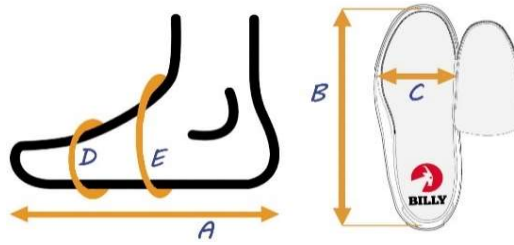

A	Actual foot or brace length
B	Actual shoe footbed length
C	Actual shoe footbed width at ball of foot
D	Circumference inside shoe at ball of foot*
E	Circumference inside shoe near ankle*

BILLY Footwear
Women's Sizing Chart
B (Women's Medium) Width

* By removing the inserts inside the shoes, the circumferences will increase 1/2" - 9/16" (1.3cm - 1.4cm) depending on the shoe size selected.

** The measurements shown here were taken with the laces loosely tied. The laces provide adjustability at the "E" location. Tighten laces to achieve desired fit.