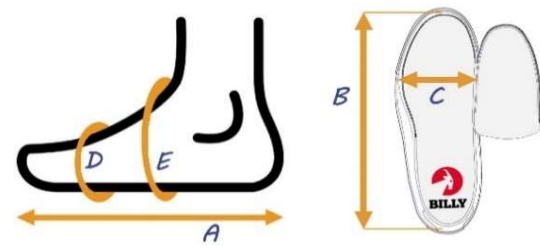

A	Actual foot or brace length
B	Actual shoe footbed length
C	Actual shoe footbed width at ball of foot
D	Circumference inside shoe at ball of foot*
E	Circumference inside shoe near ankle*

BILLY Footwear
Kid's & Toddler Sizing Chart
W (Kid/Tod Wide) Width Shoes

* By removing the inserts inside the shoes, the circumferences will increase 1/4" - 7/16" (0.6 cm - 1.1 cm) depending on the shoe size selected.

** The measurements shown here were taken with the laces loosely tied. The laces provide adjustability at the "E" location. Tighten laces to achieve desired fit.

Equivalent:	Size 6 Women's	Size 7 Women's	Size 8 Women's	Size 9 Women's
	Size 4 Men's	Size 5 Men's	Size 6 Men's	Size 7 Men's