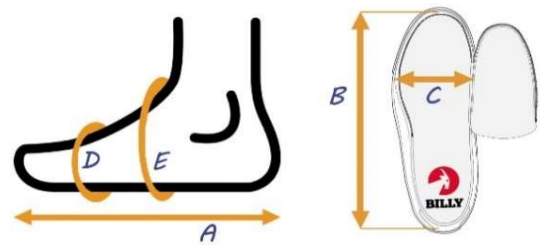

A	Actual foot or brace length
B	Actual shoe footbed length
C	Actual shoe footbed width at ball of foot
D	Circumference inside shoe at ball of foot*
E	Circumference inside shoe near ankle*

BILLY Footwear
Kid's & Toddler Sizing Chart
M (Kid/Tod Medium) Width Shoes

* By removing the inserts inside the shoes, the circumferences will increase 1/4" - 7/16" (0.6 cm - 1.1 cm) depending on the shoe size selected.

** The measurements shown here were taken with the laces loosely tied. The laces provide adjustability at the "E" location. Tighten laces to achieve desired fit.

Equivalent:	Size 6 Women's	Size 7 Women's	Size 8 Women's	Size 9 Women's	Size 10 Women's	Size 11 Women's
	Size 4 Men's	Size 5 Men's	Size 6 Men's	Size 7 Men's	Size 8 Men's	Size 9 Men's