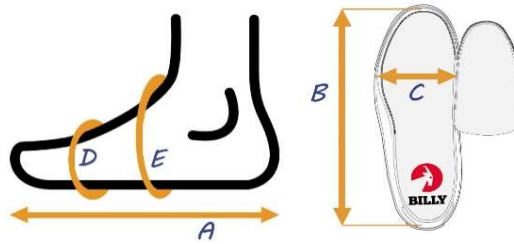

A	Actual foot or brace length
B	Actual shoe footbed length
C	Actual shoe footbed width at ball of foot
D	Circumference inside shoe at ball of foot*
E	Circumference inside shoe near ankle*