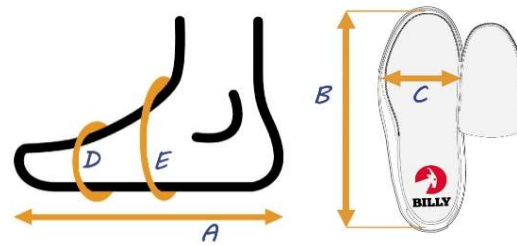

A	Actual foot or brace length
B	Actual shoe footbed length
C	Actual shoe footbed width at ball of foot
D	Circumference inside shoe at ball of foot*
E	Circumference inside shoe near ankle*

BILLY Footwear
Men's Sizing Chart
6E (Men's Extra-Wide) Width Shoes

* By removing the inserts inside the shoes, the circumferences will increase 1/2" - 9/16" (1.3cm - 1.4cm) depending on the shoe size selected.

** The measurements shown here were taken with the laces loosely tied. The laces provide adjustability at the "E" location. Tighten laces to achieve desired fit.

See above for A, B, C, D and E definitions.	Size 7 Men's EU 40 UK 6.5	Size 7.5 Men's EU 40-41 UK 7	Size 8 Men's EU 41 UK 7.5	Size 8.5 Men's EU 41-42 UK 8	Size 9 Men's EU 42 UK 8.5	Size 9.5 Men's EU 42-43 UK 9	Size 10 Men's EU 43 UK 9.5	Size 10.5 Men's EU 43-44 UK 10	Size 11 Men's EU 44 UK 10.5	Size 11.5 Men's EU 44-45 UK 11	Size 12 Men's EU 45 UK 11.5	Size 13 Men's EU 46 UK 12.5	Size 14 Men's EU 47 UK 13.5	
A	9-3/4" (24.8 cm)	9-7/8" (25.1 cm)	10-1/8" (25.7 cm)	10-1/4" (26.0 cm)	10-3/8" (26.3 cm)	10-5/8" (27.0 cm)	10-3/4" (27.3 cm)	11" (27.9 cm)	11-1/8" 28.3 cm	11-3/8" (28.9 cm)	11-1/2" (29.2 cm)	11-3/4" (29.8 cm)	12" (30.5 cm)	
B	10-1/8" (25.7 cm)	10-1/4" (26.0 cm)	10-1/2" (26.7 cm)	10-5/8" (27.0 cm)	10-3/4" (27.3 cm)	11" (27.9 cm)	11-1/8" 28.3 cm	11-3/8" (28.9 cm)	11-1/2" (29.2 cm)	11-3/4" (29.8 cm)	11-7/8" (30.2 cm)	12-1/8" (30.8 cm)	12-3/8" (31.4 cm)	
C ("6E" Width)	3-7/8" (9.8 cm)	3-15/16" (10.0 cm)	4" (10.2 cm)	4-1/16" (10.3 cm)	4-1/8" (10.5 cm)	4-3/16" (10.6 cm)	4-1/4" (10.8 cm)	4-5/16" (11.0 cm)	4-3/8" (11.1 cm)	4-7/16" (11.3 cm)	4-1/2" (11.4 cm)	4-5/8" (11.7 cm)	4-3/4" (12.1 cm)	
6E-Width Men's Comfort Low Tops	D	10" (25.4 cm)	10-1/8" (25.7 cm)	10-1/4" (26.0 cm)	10-3/8" (26.3 cm)	10-1/2" (26.7 cm)	10-5/8" (27.0 cm)	10-3/4" (27.3 cm)	10-7/8" (27.6 cm)	11" (27.9 cm)	11-1/8" (28.3 cm)	11-1/4" (28.6 cm)	11-1/2" (29.2 cm)	11-3/4" (29.8 cm)
	E** (Adjustable)	11-3/4" (29.8 cm)	11-7/8" (30.2 cm)	12" (30.5 cm)	12-1/8" (30.8 cm)	12-1/4" (31.1 cm)	12-3/8" (31.4 cm)	12-1/2" (31.8 cm)	12-5/8" (32.1 cm)	12-3/4" (32.4 cm)	12-7/8" (32.7 cm)	13" (33.0 cm)	13-1/4" (33.7 cm)	13-1/2" (34.3 cm)

ALL MEASUREMENTS ARE IN INCHES (CENTIMETERS IN PARENTHESES)