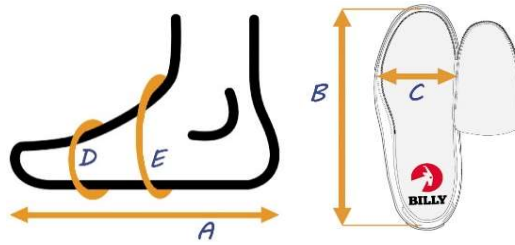

ALL MEASUREMENTS ARE IN INCHES (CENTIMETERS IN PARENTHESES)

A	Actual foot or brace length
B	Actual shoe footbed length
C	Actual shoe footbed width at ball of foot
D	Circumference inside shoe at ball of foot*
E	Circumference inside shoe near ankle*

BILLY Footwear
Rain Boots: Kid's & Toddler Sizing Chart
M (Kid/Tod Medium) Width

* By removing the inserts inside the shoes, the circumferences will increase 1/4" - 7/16" (0.6 cm - 1.1 cm) depending on the shoe size selected.

** The measurements shown here were taken with the laces loosely tied. The laces provide adjustability at the "E" location. Tighten laces to achieve desired fit.

Equivalent:	Size 6 Women's	Size 7 Women's	Size 8 Women's	Size 9 Women's	Size 10 Women's	Size 11 Women's
	Size 4 Men's	Size 5 Men's	Size 6 Men's	Size 7 Men's	Size 8 Men's	Size 9 Men's

A	Actual foot or brace length
B	Actual shoe footbed length
C	Actual shoe footbed width at ball of foot
D	Circumference inside shoe at ball of foot*
E	Circumference inside shoe near ankle*

BILLY Footwear
Inclusion One Sizing Chart
M (Sport Medium) & W (Sport Wide) Width