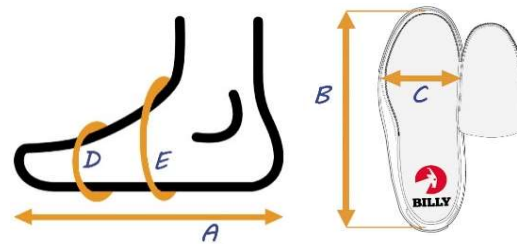

A	Actual foot or brace length
B	Actual shoe footbed length
C	Actual shoe footbed width at ball of foot
D	Circumference inside shoe at ball of foot*
E	Circumference inside shoe near ankle*

BILLY Footwear
Men's Sizing Chart
D (Men's Medium) Width Shoes

* By removing the inserts inside the shoes, the circumferences will increase 1/2" - 9/16" (1.3cm - 1.4cm) depending on the shoe size selected.

** The measurements shown here were taken with the laces loosely tied. The laces provide adjustability at the "E" location. Tighten laces to achieve desired fit.

See above for A, B, C, D and E definitions.	Size 7 <i>Men's</i> EU 40 UK 6.5	Size 7.5 <i>Men's</i> EU 40-41 UK 7	Size 8 <i>Men's</i> EU 41 UK 7.5	Size 8.5 <i>Men's</i> EU 41-42 UK 8	Size 9 <i>Men's</i> EU 42 UK 8.5	Size 9.5 <i>Men's</i> EU 42-43 UK 9	Size 10 <i>Men's</i> EU 43 UK 9.5	Size 10.5 <i>Men's</i> EU 43-44 UK 10	Size 11 <i>Men's</i> EU 44 UK 10.5	Size 11.5 <i>Men's</i> EU 44-45 UK 11	Size 12 <i>Men's</i> EU 45 UK 11.5	Size 13 <i>Men's</i> EU 46 UK 12.5	Size 14 <i>Men's</i> EU 47 UK 13.5	
A	9-3/4" (24.8 cm)	9-7/8" (25.1 cm)	10-1/8" (25.7 cm)	10-1/4" (26.0 cm)	10-3/8" (26.3 cm)	10-5/8" (27.0 cm)	10-3/4" (27.3 cm)	11" (27.9 cm)	11-1/8" (28.3 cm)	11-3/8" (28.9 cm)	11-1/2" (29.2 cm)	11-3/4" (29.8 cm)	12" (30.5 cm)	
B	10-1/8" (25.7 cm)	10-1/4" (26.0 cm)	10-1/2" (26.7 cm)	10-5/8" (27.0 cm)	10-3/4" (27.3 cm)	11" (27.9 cm)	11-1/8" (28.3 cm)	11-3/8" (28.9 cm)	11-1/2" (29.2 cm)	11-3/4" (29.8 cm)	11-7/8" (30.2 cm)	12-1/8" (30.8 cm)	12-3/8" (31.4 cm)	
C ("D" Width)	3-3/8" (8.6 cm)	3-7/16" (8.7 cm)	3-1/2" (8.9 cm)	3-9/16" (9.0 cm)	3-5/8" (9.2 cm)	3-11/16" (9.4 cm)	3-3/4" (9.5 cm)	3-13/16" (9.7 cm)	3-7/8" (9.8 cm)	3-15/16" (10.0 cm)	4" (10.2 cm)	4-1/8" (10.5 cm)	4-1/4" (10.8 cm)	
BILLY CS & Classic Lace High Tops	D	9-1/4" (23.5 cm)	9-3/8" (23.8 cm)	9-1/2" (24.1 cm)	9-5/8" (24.4 cm)	9-3/4" (24.8 cm)	9-7/8" (25.1 cm)	10" (25.4 cm)	10-1/8" (25.7 cm)	10-1/4" (26.0 cm)	10-3/8" (26.3 cm)	10-1/2" (26.7 cm)	10-3/4" (27.3 cm)	11" (27.9 cm)
	E** (Adjustable)	11-1/2" (29.2 cm)	11-5/8" (29.5 cm)	11-3/4" (29.8 cm)	11-7/8" (30.2 cm)	12" (30.5 cm)	12-1/8" (30.8 cm)	12-1/4" (31.1 cm)	12-3/8" (31.4 cm)	12-1/2" (31.8 cm)	12-3/4" (32.4 cm)	13" (33.0 cm)	13-1/4" (33.7 cm)	13-5/8" (34.6 cm)
Sneaker, Comfort, CS & BILLY Classic Lace Low Tops	D	9" (22.9 cm)	9-1/8" (23.2 cm)	9-1/4" (23.5 cm)	9-3/8" (23.8 cm)	9-1/2" (24.1 cm)	9-5/8" (24.4 cm)	9-3/4" (24.8 cm)	9-7/8" (25.1 cm)	10" (25.4 cm)	10-1/8" (25.7 cm)	10-1/4" (26.0 cm)	10-1/2" (26.7 cm)	10-3/4" (27.3 cm)
	E** (Adjustable)	10-3/4" (27.3 cm)	10-7/8" (27.6 cm)	11" (27.9 cm)	11-1/8" (28.3 cm)	11-1/4" (28.6 cm)	11-3/8" (28.9 cm)	11-1/2" (29.2 cm)	11-5/8" (29.5 cm)	11-3/4" (29.8 cm)	12" (30.5 cm)	12-1/4" (31.1 cm)	12-1/2" (31.8 cm)	12-7/8" (32.7 cm)
BILLY Chukkas	D	9-1/4" (23.5 cm)	9-3/8" (23.8 cm)	9-1/2" (24.1 cm)	9-5/8" (24.4 cm)	9-3/4" (24.8 cm)	9-7/8" (25.1 cm)	10" (25.4 cm)	10-1/8" (25.7 cm)	10-1/4" (26.0 cm)	10-3/8" (26.3 cm)	10-1/2" (26.7 cm)	10-3/4" (27.3 cm)	11" (27.9 cm)
	E	9-3/4" (24.8 cm)	9-7/8" (25.1 cm)	10" (25.4 cm)	10-1/8" (25.7 cm)	10-1/4" (26.0 cm)	10-3/8" (26.3 cm)	10-1/2" (26.7 cm)	10-5/8" (27.0 cm)	10-3/4" (27.3 cm)	10-7/8" (27.6 cm)	11" (27.9 cm)	11-1/4" (28.6 cm)	11-1/2" (29.2 cm)

ALL MEASUREMENTS ARE IN INCHES (CENTIMETERS IN PARENTHESES)