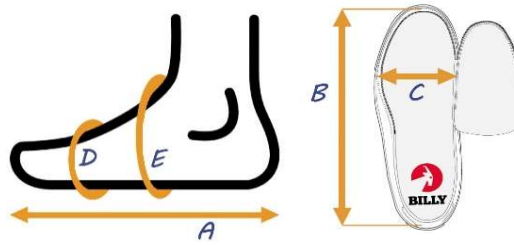

A	Actual foot or brace length
B	Actual shoe footbed length
C	Actual shoe footbed width at ball of foot
D	Circumference inside shoe at ball of foot*
E	Circumference inside shoe near ankle*